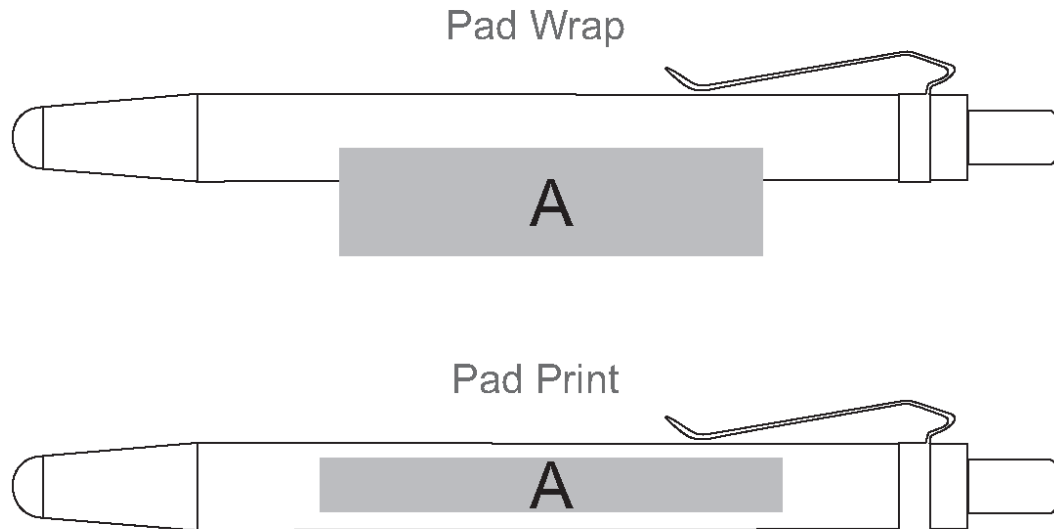

PEN-1340

Eco-Scribe Stylus Ball Pen

***** Wrap Print on quantities over 500 *****

Need to know:

- Includes 1-Colour, 1-Position Pad Print (setup fee applies).
- **Texture of the wood will affect the print**

Branding Options:

Position A

1. Pad Printing (PA)
 - 4 Colours
 - Size: 60mm wide x 7mm high
2. Pad Wrap (PW)
 - 1 Colour
 - Size: 55mm wide x 14mm high